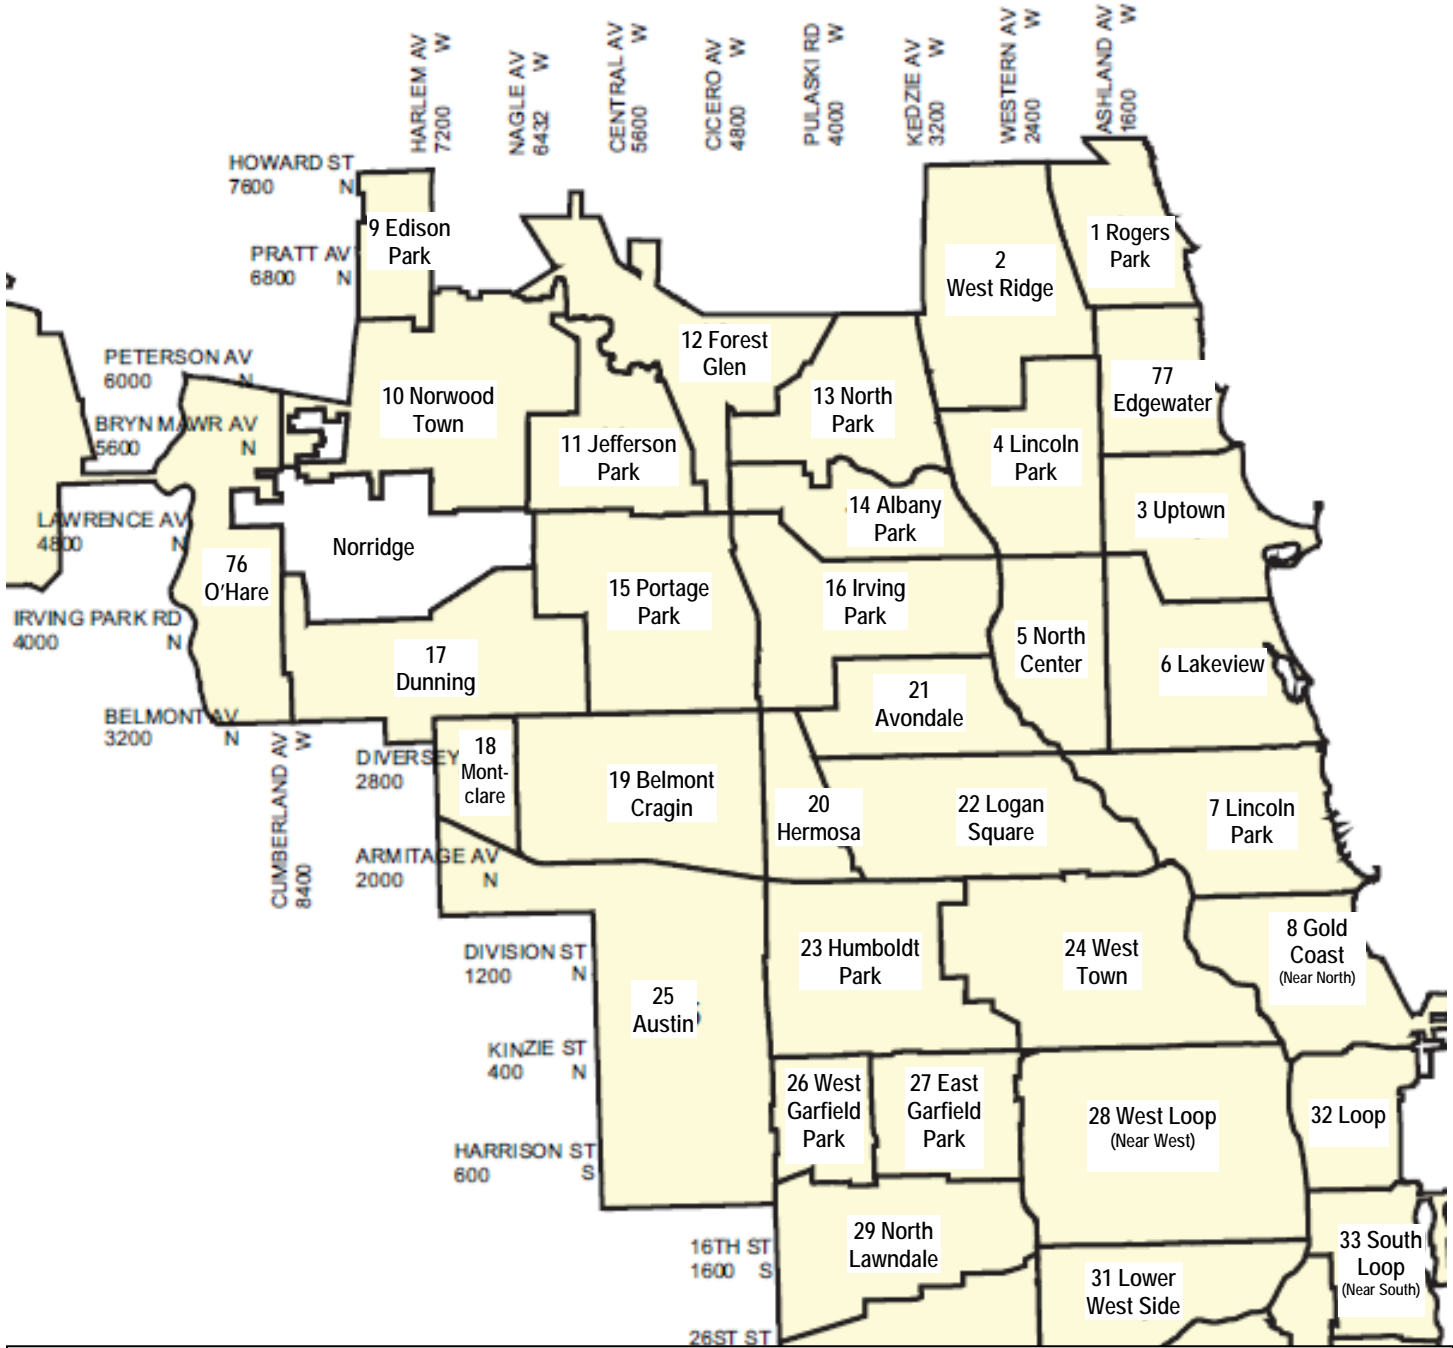

KELLER WILLIAMS®

R E A L T Y

Chicago Census Tract Map – NORTH SIDE

North Side Neighborhoods

01 Rogers Park	08 Gold Coast (Near North)	15 Portage Park	22 Logan Square	29 North Lawndale
02 West Ridge	09 Edison Park	16 Irving Park	23 Humboldt Park	31 Lower West Side
03 Uptown	10 Norwood Park	17 Dunning	24 West Town	32 Loop
04 Lincoln Square	11 Jefferson Park	18 Montclare	25 Austin	33 South Loop (Near South)
05 North Center	12 Forest Glen	19 Belmont Cragin	26 West Garfield Park	76 O'Hare
06 Lake View	13 North Park	20 Hermosa	27 East Garfield Park	77 Edgewater
07 Lincoln Park	14 Albany Park	21 Avondale	28 West Loop (Near West)	